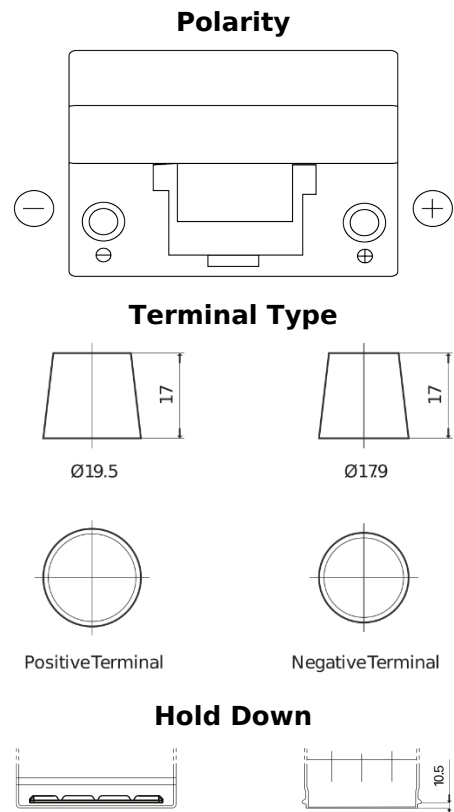

Product overview

Batteries for Cars

Standard TC904

Part number	TC904
Technology	Flooded
EAN/GTIN	3661024054751
Voltage	12 V
Capacity	90 Ah
CCA	680 A
Length	306 mm
Width	173 mm
Height	222 mm
Box size	D31
Polarity	ETN 0
Terminal Type	EN taper post
Hold Down	Korean B1
Weights (subject of variation)	19.90 kg