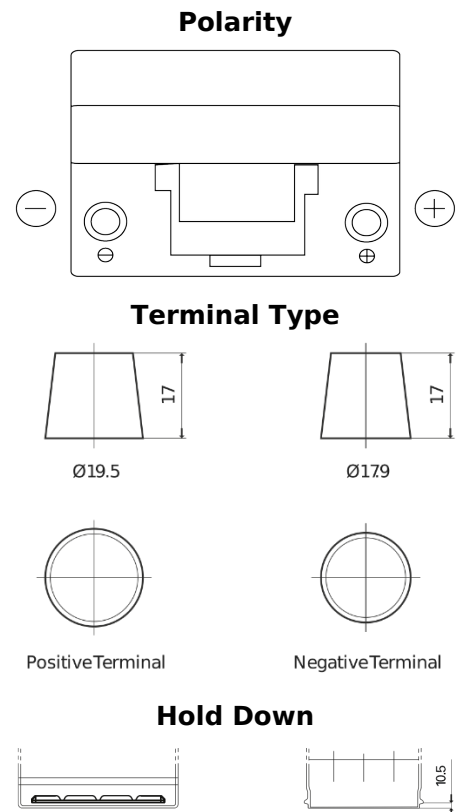

Product overview

Batteries for Cars

Classic EC904

Part number	EC904
Technology	Flooded
EAN/GTIN	3661024034753
Voltage	12 V
Capacity	90 Ah
CCA	680 A
Length	306 mm
Width	173 mm
Height	222 mm
Box size	D31
Polarity	ETN 0
Terminal Type	EN taper post
Hold Down	Korean B1
Weights (subject of variation)	19.90 kg