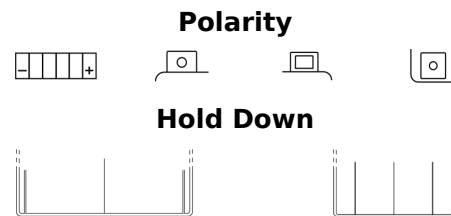

Product overview

Batteries for Motorcycles, ATVs, Snowmobiles, Garden

AGM MC (Dry) ETX7L-BS

Part number	ETX7L-BS
Technology	AGM
EAN/GTIN	3661024033756
Voltage	12 V
Capacity	6.0 Ah
CCA	100 A
Length	115 mm
Width	70 mm
Height	130 mm
Box size	C37
Polarity	ETN 0
Terminal Type	M04
Hold Down	B0
Weights (subject of variation)	2.20 kg