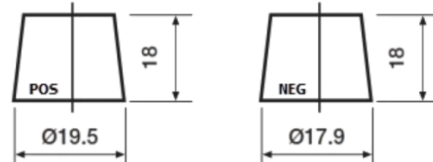

Product overview

Batteries for Cars

Futura CA456

Part number	CA456
Technology	Flooded
EAN/GTIN	3661024016469
Voltage	12 V
Capacity	45.0 Ah
CCA	390 A
Length	237 mm
Width	127 mm
Height	227 mm
Box size	B24
Polarity	ETN 0
Terminal Type	JIS taper post
Hold Down	B1
Weights (subject of variation)	11.80 kg

Polarity

Terminal Type

Remove T1 adapter for T3

Hold Down

Design, features and specifications are subject to change without notice. We disclaim any representation or warranty, express or implied, concerning the data or recommendations, and in no event shall be liable for any loss or damage claimed to have arisen as a result. Some products may not be available in your local market.