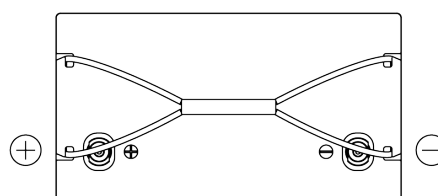

Product overview

Batteries for Marine and Leisure

Equipment Li-Ion EV1300

Part number	EV1300
Technology	Li-Ion
EAN/GTIN	3661024037679
Voltage	12 V
Capacity	100 Ah
Watt hour	1300 Wh
Length	308 mm
Width	168 mm
Height	211 mm
Box size	D31
Polarity	ETN 1
Terminal Type	Female M8
Hold Down	B0
Weights (subject of variation)	12.10 kg

Polarity

Terminal Type

Hold Down

Design, features and specifications are subject to change without notice. We disclaim any representation or warranty, express or implied, concerning the data or recommendations, and in no event shall be liable for any loss or damage claimed to have arisen as a result. Some products may not be available in your local market.