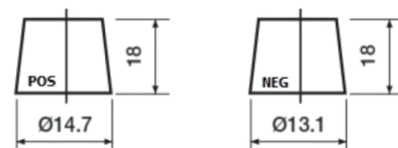

Product overview

Batteries for Cars

Futura CA406

Part number	CA406
Technology	Flooded
EAN/GTIN	3661024016919
Voltage	12 V
Capacity	40.0 Ah
CCA	350 A
Length	187 mm
Width	127 mm
Height	220 mm
Box size	B19
Polarity	ETN 0
Terminal Type	JIS taper post
Hold Down	B1
Weights (subject of variation)	9.30 kg

Polarity

Terminal Type

Remove T1 adapter for T3

Hold Down

Design, features and specifications are subject to change without notice. We disclaim any representation or warranty, express or implied, concerning the data or recommendations, and in no event shall be liable for any loss or damage claimed to have arisen as a result. Some products may not be available in your local market.