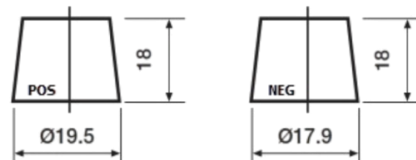

Product overview

Batteries for Cars

Futura CA406

Part number	CA406
Technology	Flooded
EAN/GTIN	3661024016919
Voltage	12 V
Capacity	40.0 Ah
CCA	350 A
Length	187 mm
Width	127 mm
Height	220 mm
Box size	B19
Polarity	ETN 0
Terminal Type	JIS taper post
Hold Down	B1
Weights (subject of variation)	9.30 kg

Polarity

Terminal Type

Remove T1 adapter for T3

Hold Down

Design, features and specifications are subject to change without notice. We disclaim any representation or warranty, express or implied, concerning the data or recommendations, and in no event shall be liable for any loss or damage claimed to have arisen as a result. Some products may not be available in your local market.