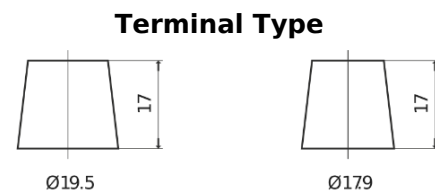

**Product overview**

Batteries for Marine and Leisure

**Equipment ET950**

Part number	ET950
Technology	Flooded
EAN/GTIN	3661024035897
Voltage	12 V
Capacity	135.0 Ah
Watt hour	950 Wh
Length	513 mm
Width	189 mm
Height	223 mm
Box size	D04
Polarity	ETN 3
Terminal Type	EN taper post
Hold Down	B0
Weights (subject of variation)	39.50 kg