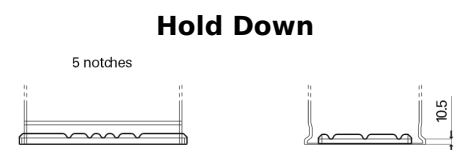

**Product overview**

Batteries for Marine and Leisure

**Equipment ET650**

Part number	ET650
Technology	Flooded
EAN/GTIN	3661024035927
Voltage	12 V
Capacity	100.0 Ah
Watt hour	650 Wh
Length	353 mm
Width	175 mm
Height	190 mm
Box size	L05
Polarity	ETN 0
Terminal Type	EN taper post
Hold Down	B13
Weights (subject of variation)	26.50 kg