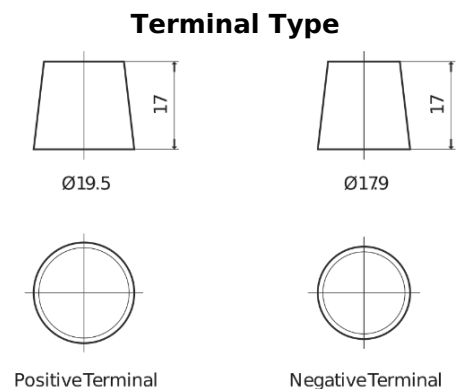

**Product overview**

Batteries for Marine and Leisure

**Equipment ET650**

Part number	ET650
Technology	Flooded
EAN/GTIN	3661024035927
Voltage	12 V
Capacity	100.0 Ah
Watt hour	650 Wh
Length	353 mm
Width	175 mm
Height	190 mm
Box size	L05
Polarity	ETN 0
Terminal Type	EN taper post
Hold Down	B13
Weights (subject of variation)	26.50 kg