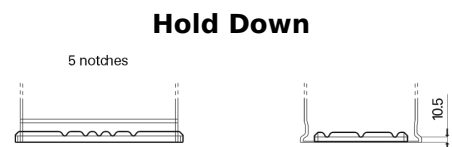

**Product overview**

Batteries for Marine and Leisure

**Equipment ET650**

Part number	ET650
Technology	Flooded
EAN/GTIN	3661024035927
Voltage	12 V
Capacity	100.0 Ah
Watt hour	650 Wh
Length	353 mm
Width	175 mm
Height	190 mm
Box size	L05
Polarity	ETN 0
Terminal Type	EN taper post
Hold Down	B13
Weights (subject of variation)	26.50 kg