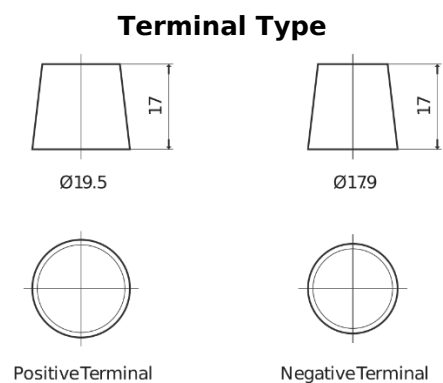

**Product overview**

Batteries for Marine and Leisure

**Equipment ET650**

Part number	ET650
Technology	Flooded
EAN/GTIN	3661024035927
Voltage	12 V
Capacity	100.0 Ah
Watt hour	650 Wh
Length	353 mm
Width	175 mm
Height	190 mm
Box size	L05
Polarity	ETN 0
Terminal Type	EN taper post
Hold Down	B13
Weights (subject of variation)	26.50 kg