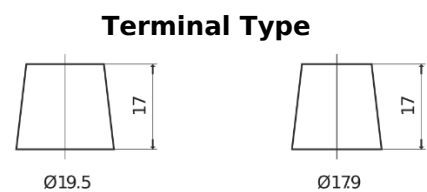

Product overview

Batteries for Marine and Leisure

Equipment ET550

Part number	ET550
Technology	Flooded
EAN/GTIN	3661024036344
Voltage	12 V
Capacity	80.0 Ah
Watt hour	550 Wh
Length	278 mm
Width	175 mm
Height	190 mm
Box size	L03
Polarity	ETN 0
Terminal Type	EN taper post
Hold Down	B13
Weights (subject of variation)	20.70 kg