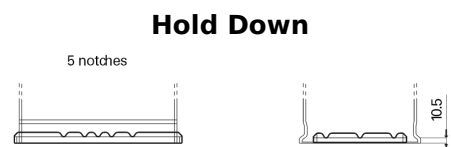

Product overview

Batteries for Marine and Leisure

Equipment ET550

Part number	ET550
Technology	Flooded
EAN/GTIN	3661024036344
Voltage	12 V
Capacity	80.0 Ah
Watt hour	550 Wh
Length	278 mm
Width	175 mm
Height	190 mm
Box size	L03
Polarity	ETN 0
Terminal Type	EN taper post
Hold Down	B13
Weights (subject of variation)	20.70 kg