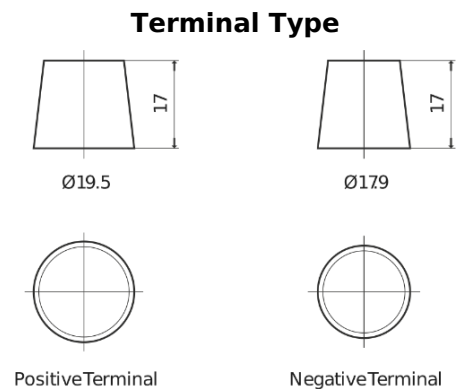

**Product overview**

Batteries for Marine and Leisure

**Equipment ET550**

Part number	ET550
Technology	Flooded
EAN/GTIN	3661024036344
Voltage	12 V
Capacity	80.0 Ah
Watt hour	550 Wh
Length	278 mm
Width	175 mm
Height	190 mm
Box size	L03
Polarity	ETN 0
Terminal Type	EN taper post
Hold Down	B13
Weights (subject of variation)	20.70 kg