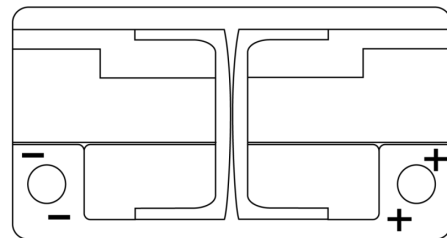

**Product overview**

Batteries for Cars

**Futura CA1050**

Part number	CA1050
Technology	Flooded
EAN/GTIN	3661024016971
Voltage	12 V
Capacity	105.0 Ah
CCA	850 A
Length	315 mm
Width	175 mm
Height	205 mm
Box size	LH4
Polarity	ETN 0
Terminal Type	EN taper post
Hold Down	B13
Weights (subject of variation)	23.10 kg

**Polarity**

**Terminal Type**

Positive Terminal

Negative Terminal

**Hold Down**

Design, features and specifications are subject to change without notice. We disclaim any representation or warranty, express or implied, concerning the data or recommendations, and in no event shall be liable for any loss or damage claimed to have arisen as a result. Some products may not be available in your local market.