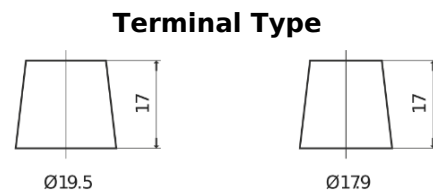

Product overview

Batteries for Marine and Leisure

Equipment ET1600

Part number	ET1600
Technology	Flooded
EAN/GTIN	3661024035873
Voltage	12 V
Capacity	230.0 Ah
Watt hour	1600 Wh
Length	518 mm
Width	274 mm
Height	240 mm
Box size	D06
Polarity	ETN 3
Terminal Type	EN taper post
Hold Down	B0
Weights (subject of variation)	64.80 kg