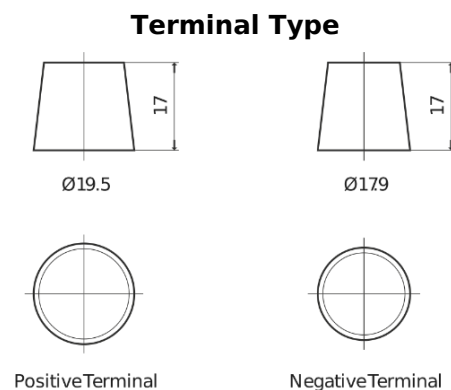

Product overview

Batteries for Marine and Leisure

Equipment ET1300

Part number	ET1300
Technology	Flooded
EAN/GTIN	3661024035880
Voltage	12 V
Capacity	180.0 Ah
Watt hour	1300 Wh
Length	513 mm
Width	223 mm
Height	223 mm
Box size	D05
Polarity	ETN 3
Terminal Type	EN taper post
Hold Down	B0
Weights (subject of variation)	49.70 kg