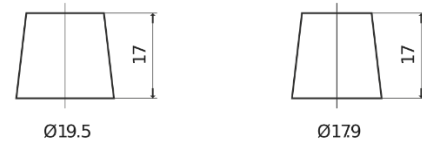

**Product overview**

Batteries for Cars

**Premium EA754**

Part number	EA754
Technology	Flooded
EAN/GTIN	3661024034166
Voltage	12 V
Capacity	75 Ah
CCA	630 A
Length	270 mm
Width	173 mm
Height	222 mm
Box size	D26
Polarity	ETN 0
Terminal Type	EN taper post
Hold Down	Korean B1+B6
Weights (subject of variation)	17.40 kg

**Polarity**

**Terminal Type**

Positive Terminal

Negative Terminal

**Hold Down**

Design, features and specifications are subject to change without notice. We disclaim any representation or warranty, express or implied, concerning the data or recommendations, and in no event shall be liable for any loss or damage claimed to have arisen as a result. Some products may not be available in your local market.