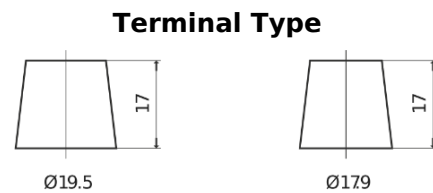

Product overview

Batteries for Marine and Leisure

Equipment ET1300

Part number	ET1300
Technology	Flooded
EAN/GTIN	3661024035880
Voltage	12 V
Capacity	180.0 Ah
Watt hour	1300 Wh
Length	513 mm
Width	223 mm
Height	223 mm
Box size	D05
Polarity	ETN 3
Terminal Type	EN taper post
Hold Down	B0
Weights (subject of variation)	49.70 kg