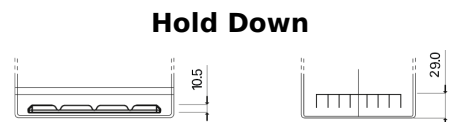

Product overview

Batteries for Cars

Formula FB705

Part number	FB705
Technology	Flooded
EAN/GTIN	3661024044448
Voltage	12 V
Capacity	70 Ah
CCA	540 A
Length	270 mm
Width	173 mm
Height	222 mm
Box size	D26
Polarity	ETN 1
Terminal Type	EN taper post
Hold Down	Korean B1+B6
Weights (subject of variation)	16.10 kg