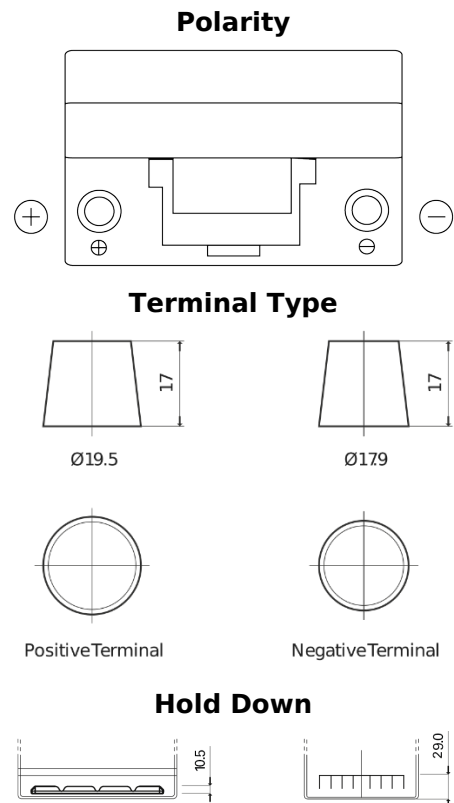

**Product overview**

Batteries for Cars

**Excell EB705**

Part number	EB705
Technology	Flooded
EAN/GTIN	3661024034449
Voltage	12 V
Capacity	70 Ah
CCA	540 A
Length	270 mm
Width	173 mm
Height	222 mm
Box size	D26
Polarity	ETN 1
Terminal Type	EN taper post
Hold Down	Korean B1+B6
Weights (subject of variation)	16.10 kg