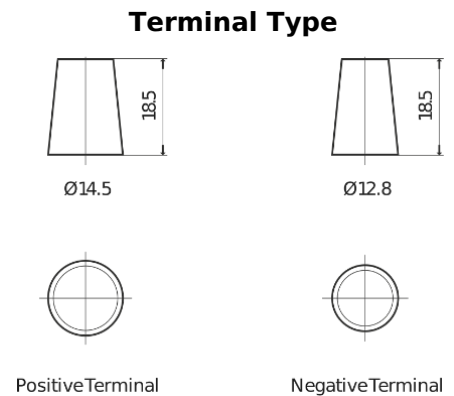

Product overview

Batteries for Cars

Technica TB456

Part number	TB456
Technology	Flooded
EAN/GTIN	3661024054355
Voltage	12 V
Capacity	45 Ah
CCA	330 A
Length	237 mm
Width	127 mm
Height	227 mm
Box size	B24
Polarity	ETN 0
Terminal Type	JIS taper post
Hold Down	B0
Weights (subject of variation)	11.40 kg