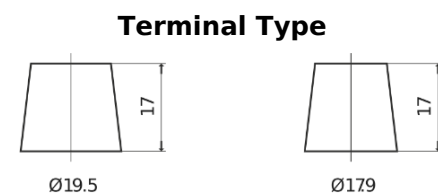

**Product overview**

Batteries for Marine and Leisure

**Equipment GEL ES2400**

Part number	ES2400
Technology	GEL
EAN/GTIN	3661024035750
Voltage	12 V
Capacity	210.0 Ah
Watt hour	2400 Wh
Length	518 mm
Width	274 mm
Height	240 mm
Box size	D06
Polarity	ETN 3
Terminal Type	EN taper post
Hold Down	B0
Weights (subject of variation)	63.50 kg