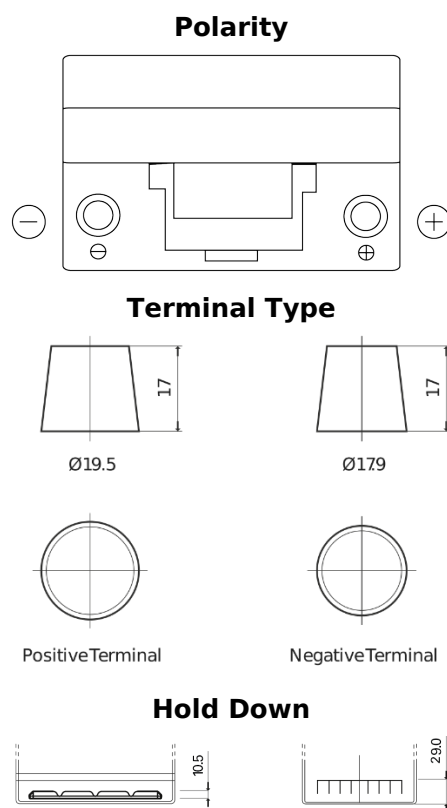

Product overview

Batteries for Cars

Technica TB704

Part number	TB704
Technology	Flooded
EAN/GTIN	3661024054430
Voltage	12 V
Capacity	70 Ah
CCA	540 A
Length	270 mm
Width	173 mm
Height	222 mm
Box size	D26
Polarity	ETN 0
Terminal Type	EN taper post
Hold Down	Korean B1+B6
Weights (subject of variation)	16.10 kg