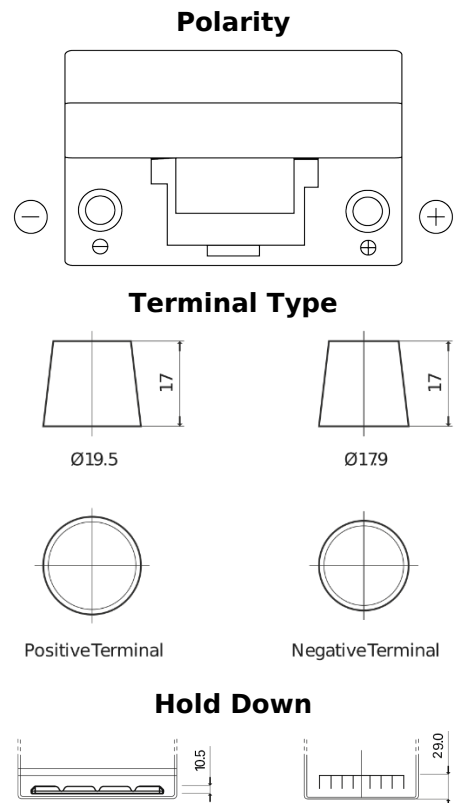

**Product overview**

Batteries for Cars

**Technica TB704**

Part number	TB704
Technology	Flooded
EAN/GTIN	3661024054430
Voltage	12 V
Capacity	70 Ah
CCA	540 A
Length	270 mm
Width	173 mm
Height	222 mm
Box size	D26
Polarity	ETN 0
Terminal Type	EN taper post
Hold Down	Korean B1+B6
Weights (subject of variation)	16.10 kg