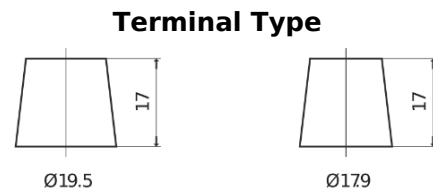

**Product overview**

Batteries for Marine and Leisure

**Equipment GEL ES1350**

Part number	ES1350
Technology	GEL
EAN/GTIN	3661024035774
Voltage	12 V
Capacity	120.0 Ah
Watt hour	1350 Wh
Length	513 mm
Width	189 mm
Height	223 mm
Box size	D04
Polarity	ETN 3
Terminal Type	EN taper post
Hold Down	B0
Weights (subject of variation)	40.00 kg