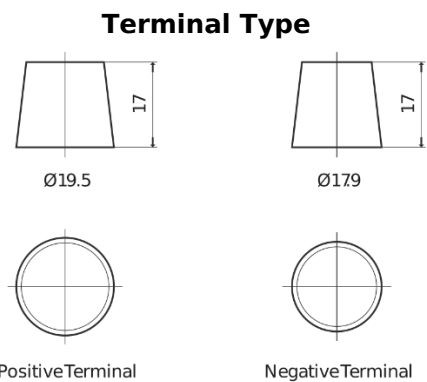

**Product overview**

Batteries for Cars

**Formula FB704**

Part number	FB704
Technology	Flooded
EAN/GTIN	3661024044431
Voltage	12 V
Capacity	70 Ah
CCA	540 A
Length	270 mm
Width	173 mm
Height	222 mm
Box size	D26
Polarity	ETN 0
Terminal Type	EN taper post
Hold Down	Korean B1+B6
Weights (subject of variation)	16.10 kg