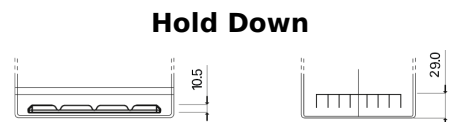

**Product overview**

Batteries for Cars

**Formula FB704**

Part number	FB704
Technology	Flooded
EAN/GTIN	3661024044431
Voltage	12 V
Capacity	70 Ah
CCA	540 A
Length	270 mm
Width	173 mm
Height	222 mm
Box size	D26
Polarity	ETN 0
Terminal Type	EN taper post
Hold Down	Korean B1+B6
Weights (subject of variation)	16.10 kg