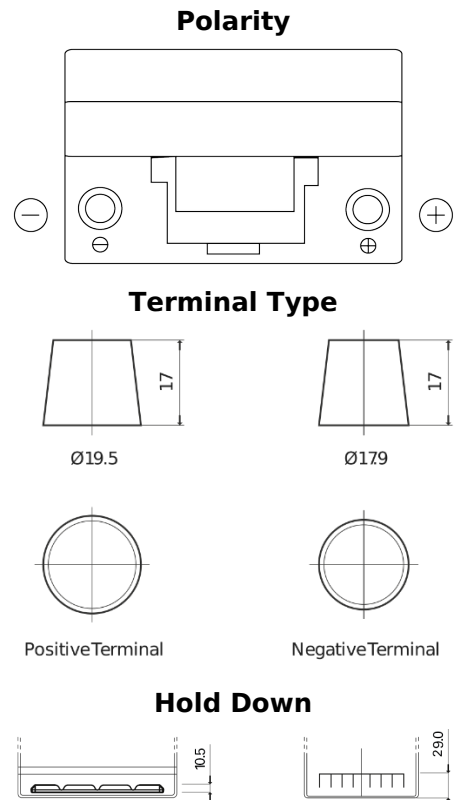

Product overview

Batteries for Cars

Formula FB704

Part number	FB704
Technology	Flooded
EAN/GTIN	3661024044431
Voltage	12 V
Capacity	70 Ah
CCA	540 A
Length	270 mm
Width	173 mm
Height	222 mm
Box size	D26
Polarity	ETN 0
Terminal Type	EN taper post
Hold Down	Korean B1+B6
Weights (subject of variation)	16.10 kg