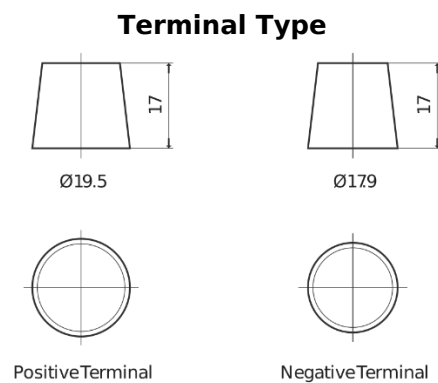

Product overview

Batteries for Marine and Leisure

Equipment GEL ES1350

Part number	ES1350
Technology	GEL
EAN/GTIN	3661024035774
Voltage	12 V
Capacity	120.0 Ah
Watt hour	1350 Wh
Length	513 mm
Width	189 mm
Height	223 mm
Box size	D04
Polarity	ETN 3
Terminal Type	EN taper post
Hold Down	B0
Weights (subject of variation)	40.00 kg