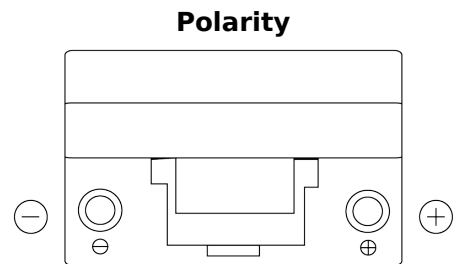

**Product overview**

Batteries for Cars

**Formula FB704**

Part number	FB704
Technology	Flooded
EAN/GTIN	3661024044431
Voltage	12 V
Capacity	70 Ah
CCA	540 A
Length	270 mm
Width	173 mm
Height	222 mm
Box size	D26
Polarity	ETN 0
Terminal Type	EN taper post
Hold Down	Korean B1+B6
Weights (subject of variation)	16.10 kg