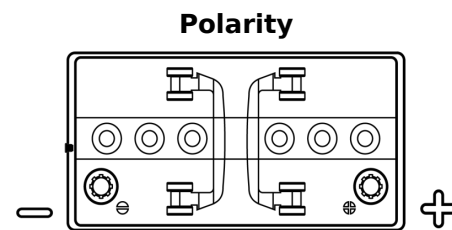

Product overview

Batteries for Marine and Leisure

Equipment GEL ES1300

Part number	ES1300
Technology	GEL
EAN/GTIN	3661024035781
Voltage	12 V
Capacity	120.0 Ah
Watt hour	1300 Wh
Length	345 mm
Width	171 mm
Height	283 mm
Box size	D03
Polarity	ETN 0
Terminal Type	EN taper post
Hold Down	B0
Weights (subject of variation)	37.50 kg