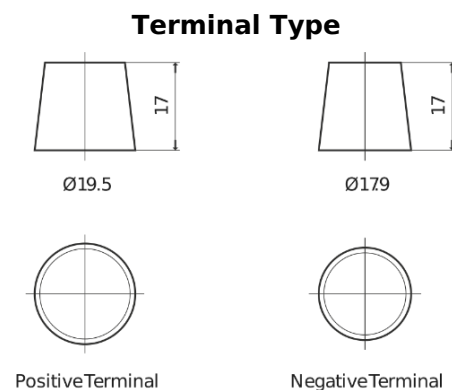

Product overview

Batteries for Marine and Leisure

Equipment GEL ES1300

Part number	ES1300
Technology	GEL
EAN/GTIN	3661024035781
Voltage	12 V
Capacity	120.0 Ah
Watt hour	1300 Wh
Length	345 mm
Width	171 mm
Height	283 mm
Box size	D03
Polarity	ETN 0
Terminal Type	EN taper post
Hold Down	B0
Weights (subject of variation)	37.50 kg