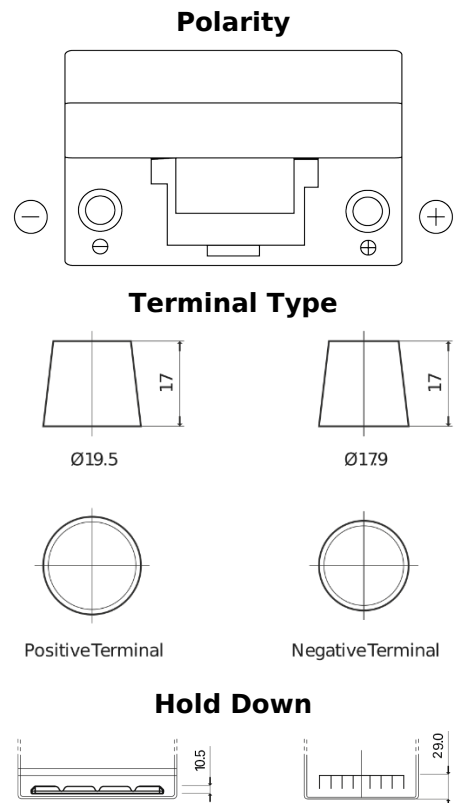

Product overview

Batteries for Cars

Excell EB704

Part number	EB704
Technology	Flooded
EAN/GTIN	3661024034432
Voltage	12 V
Capacity	70 Ah
CCA	540 A
Length	270 mm
Width	173 mm
Height	222 mm
Box size	D26
Polarity	ETN 0
Terminal Type	EN taper post
Hold Down	Korean B1+B6
Weights (subject of variation)	16.10 kg