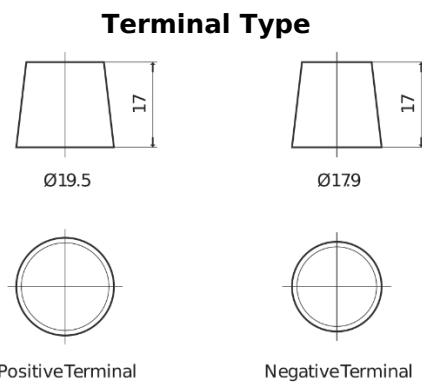

Product overview

Batteries for Marine and Leisure

Equipment GEL ES1300

Part number	ES1300
Technology	GEL
EAN/GTIN	3661024035781
Voltage	12 V
Capacity	120.0 Ah
Watt hour	1300 Wh
Length	345 mm
Width	171 mm
Height	283 mm
Box size	D03
Polarity	ETN 0
Terminal Type	EN taper post
Hold Down	B0
Weights (subject of variation)	37.50 kg