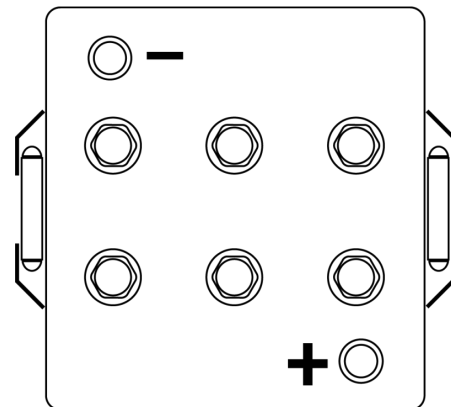

Product overview

Batteries for Marine and Leisure

Equipment GEL ES1200

Part number	ES1200
Technology	GEL
EAN/GTIN	3661024035798
Voltage	12 V
Capacity	110.0 Ah
Watt hour	1200 Wh
Length	284 mm
Width	267 mm
Height	226 mm
Box size	D07
Polarity	ETN 2
Terminal Type	EN taper post
Hold Down	B0
Weights (subject of variation)	37.50 kg

Polarity

Terminal Type

Hold Down

Design, features and specifications are subject to change without notice. We disclaim any representation or warranty, express or implied, concerning the data or recommendations, and in no event shall be liable for any loss or damage claimed to have arisen as a result. Some products may not be available in your local market.