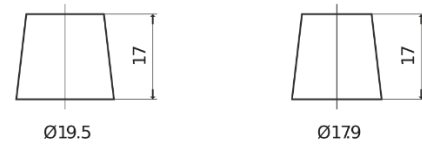

Product overview

Batteries for Cars

Power DB704

Part number	DB704
Technology	Flooded
EAN/GTIN	3661024024433
Voltage	12 V
Capacity	70 Ah
CCA	540 A
Length	270 mm
Width	173 mm
Height	222 mm
Box size	D26
Polarity	ETN 0
Terminal Type	EN taper post
Hold Down	Korean B1+B6
Weights (subject of variation)	16.10 kg

Polarity

Terminal Type

Positive Terminal

Negative Terminal

Hold Down

Design, features and specifications are subject to change without notice. We disclaim any representation or warranty, express or implied, concerning the data or recommendations, and in no event shall be liable for any loss or damage claimed to have arisen as a result. Some products may not be available in your local market.