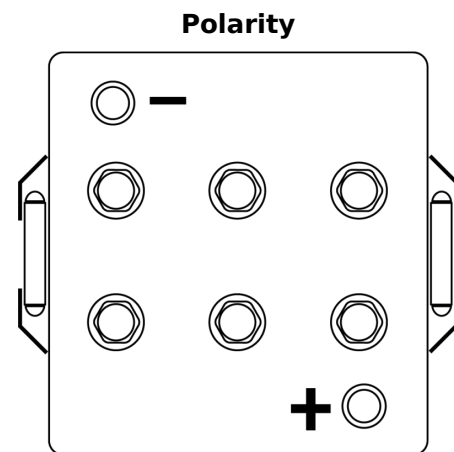

Product overview

Batteries for Marine and Leisure

Equipment GEL ES1200

Part number	ES1200
Technology	GEL
EAN/GTIN	3661024035798
Voltage	12 V
Capacity	110.0 Ah
Watt hour	1200 Wh
Length	284 mm
Width	267 mm
Height	226 mm
Box size	D07
Polarity	ETN 2
Terminal Type	EN taper post
Hold Down	B0
Weights (subject of variation)	37.50 kg