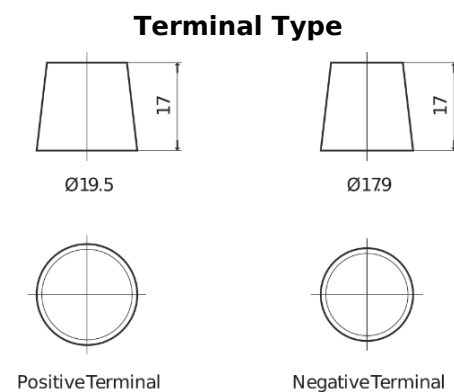

Product overview

Batteries for Marine and Leisure

Equipment GEL ES1200

Part number	ES1200
Technology	GEL
EAN/GTIN	3661024035798
Voltage	12 V
Capacity	110.0 Ah
Watt hour	1200 Wh
Length	284 mm
Width	267 mm
Height	226 mm
Box size	D07
Polarity	ETN 2
Terminal Type	EN taper post
Hold Down	B0
Weights (subject of variation)	37.50 kg