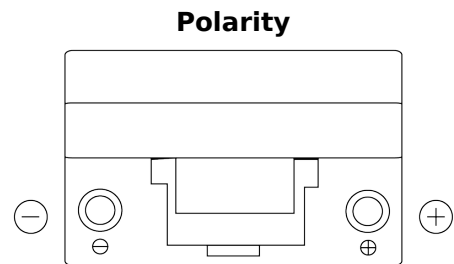

Product overview

Batteries for Cars

Plus CB704

Part number	CB704
Technology	Flooded
EAN/GTIN	3661024014434
Voltage	12 V
Capacity	70 Ah
CCA	540 A
Length	270 mm
Width	173 mm
Height	222 mm
Box size	D26
Polarity	ETN 0
Terminal Type	EN taper post
Hold Down	Korean B1+B6
Weights (subject of variation)	16.10 kg