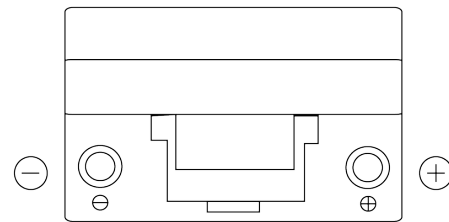

**Product overview**

Batteries for Cars

**Plus CB704**

Part number	CB704
Technology	Flooded
EAN/GTIN	3661024014434
Voltage	12 V
Capacity	70 Ah
CCA	540 A
Length	270 mm
Width	173 mm
Height	222 mm
Box size	D26
Polarity	ETN 0
Terminal Type	EN taper post
Hold Down	Korean B1+B6
Weights (subject of variation)	16.10 kg

**Polarity**

**Terminal Type**

Positive Terminal

Negative Terminal

**Hold Down**

Design, features and specifications are subject to change without notice. We disclaim any representation or warranty, express or implied, concerning the data or recommendations, and in no event shall be liable for any loss or damage claimed to have arisen as a result. Some products may not be available in your local market.