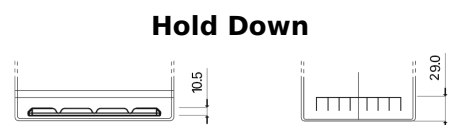

Product overview

Batteries for Cars

Plus CB704

Part number	CB704
Technology	Flooded
EAN/GTIN	3661024014434
Voltage	12 V
Capacity	70 Ah
CCA	540 A
Length	270 mm
Width	173 mm
Height	222 mm
Box size	D26
Polarity	ETN 0
Terminal Type	EN taper post
Hold Down	Korean B1+B6
Weights (subject of variation)	16.10 kg