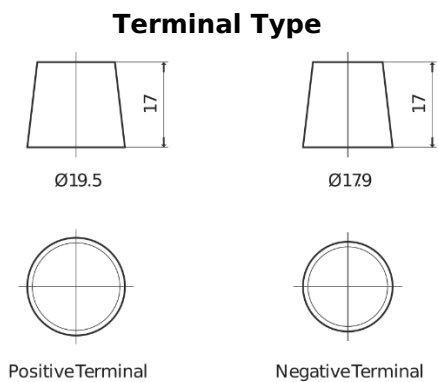

Product overview

Batteries for Cars

Plus CB704

Part number	CB704
Technology	Flooded
EAN/GTIN	3661024014434
Voltage	12 V
Capacity	70 Ah
CCA	540 A
Length	270 mm
Width	173 mm
Height	222 mm
Box size	D26
Polarity	ETN 0
Terminal Type	EN taper post
Hold Down	Korean B1+B6
Weights (subject of variation)	16.10 kg