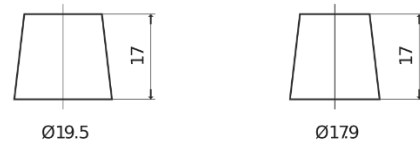

**Product overview**

Batteries for Cars

**Plus CB704**

Part number	CB704
Technology	Flooded
EAN/GTIN	3661024014434
Voltage	12 V
Capacity	70 Ah
CCA	540 A
Length	270 mm
Width	173 mm
Height	222 mm
Box size	D26
Polarity	ETN 0
Terminal Type	EN taper post
Hold Down	Korean B1+B6
Weights (subject of variation)	16.10 kg

**Polarity**

**Terminal Type**

Positive Terminal

Negative Terminal

**Hold Down**

Design, features and specifications are subject to change without notice. We disclaim any representation or warranty, express or implied, concerning the data or recommendations, and in no event shall be liable for any loss or damage claimed to have arisen as a result. Some products may not be available in your local market.