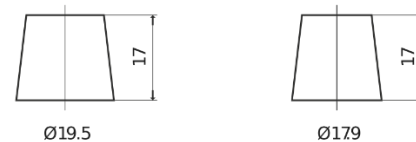

Terminal Type