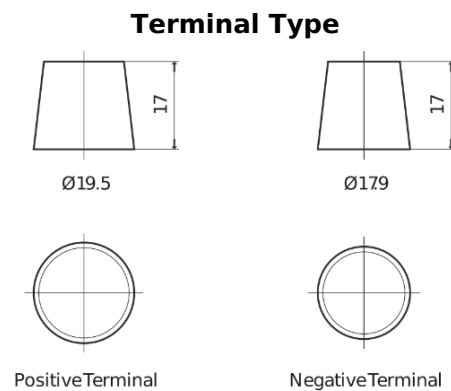

**Product overview**

Batteries for Marine and Leisure

**Dual ER600**

Part number	ER600
Technology	Flooded
EAN/GTIN	3661024037969
Voltage	12 V
Capacity	120.0 Ah
CCA	800 A
Length	349 mm
Width	175 mm
Height	285 mm
Box size	D03
Polarity	ETN 1
Terminal Type	EN taper post
Hold Down	B0
Weights (subject of variation)	31.40 kg