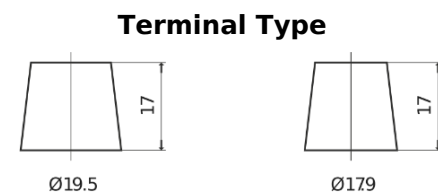

Product overview

Batteries for Marine and Leisure

Dual ER550

Part number	ER550
Technology	Flooded
EAN/GTIN	3661024035989
Voltage	12 V
Capacity	115.0 Ah
CCA	760 A
Watt hour	550 Wh
Length	349 mm
Width	175 mm
Height	235 mm
Box size	D02
Polarity	ETN 1
Terminal Type	EN taper post
Hold Down	B0
Weights (subject of variation)	27.80 kg