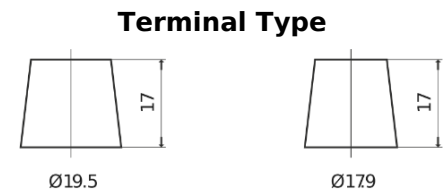

**Product overview**

Batteries for Marine and Leisure

**Dual ER550**

Part number	ER550
Technology	Flooded
EAN/GTIN	3661024035989
Voltage	12 V
Capacity	115.0 Ah
CCA	760 A
Watt hour	550 Wh
Length	349 mm
Width	175 mm
Height	235 mm
Box size	D02
Polarity	ETN 1
Terminal Type	EN taper post
Hold Down	B0
Weights (subject of variation)	27.80 kg