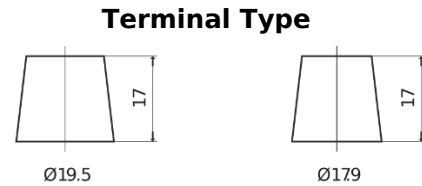

Product overview

Batteries for Marine and Leisure

Dual ER550

Part number	ER550
Technology	Flooded
EAN/GTIN	3661024035989
Voltage	12 V
Capacity	115.0 Ah
CCA	760 A
Watt hour	550 Wh
Length	349 mm
Width	175 mm
Height	235 mm
Box size	D02
Polarity	ETN 1
Terminal Type	EN taper post
Hold Down	B0
Weights (subject of variation)	27.80 kg