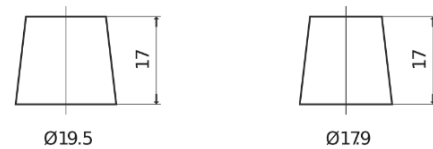

Terminal Type