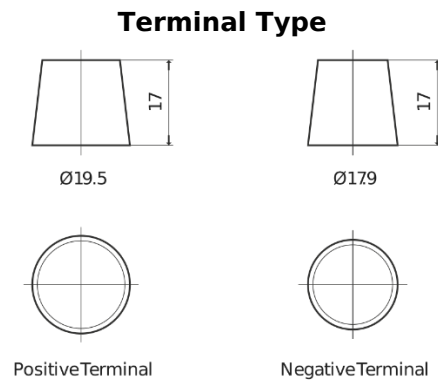

**Product overview**

Batteries for Marine and Leisure

**Dual ER350**

Part number	ER350
Technology	Flooded
EAN/GTIN	3661024036009
Voltage	12 V
Capacity	80.0 Ah
CCA	510 A
Watt hour	350 Wh
Length	270 mm
Width	173 mm
Height	222 mm
Box size	D26
Polarity	ETN 1
Terminal Type	EN taper post
Hold Down	Korean B1+B6
Weights (subject of variation)	17.40 kg