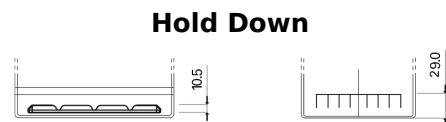

**Product overview**

Batteries for Marine and Leisure

**Dual ER350**

Part number	ER350
Technology	Flooded
EAN/GTIN	3661024036009
Voltage	12 V
Capacity	80.0 Ah
CCA	510 A
Watt hour	350 Wh
Length	270 mm
Width	173 mm
Height	222 mm
Box size	D26
Polarity	ETN 1
Terminal Type	EN taper post
Hold Down	Korean B1+B6
Weights (subject of variation)	17.40 kg