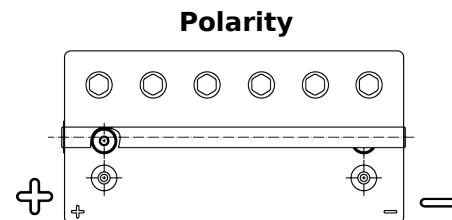

**Product overview**

Batteries for Marine and Leisure

**Dual AGM EP900**

Part number	EP900
Technology	AGM
EAN/GTIN	3661024035965
Voltage	12 V
Capacity	100.0 Ah
CCA	800 A
Watt hour	900 Wh
Length	330 mm
Width	173 mm
Height	240 mm
Box size	G31
Polarity	ETN 1
Terminal Type	SAE M 3/8" - 5/16" taper&stud
Hold Down	B0
Weights (subject of variation)	31.00 kg