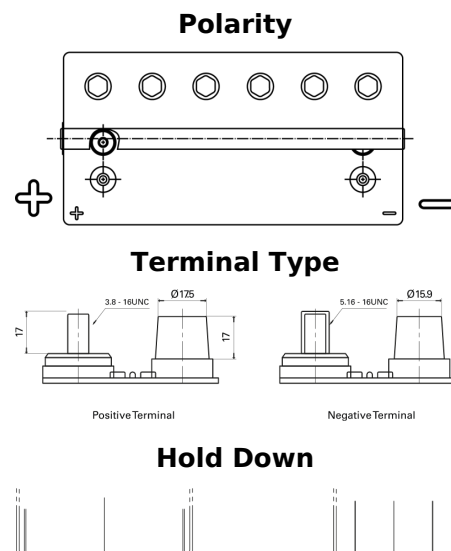

**Product overview**

Batteries for Marine and Leisure

**Dual AGM EP900**

Part number	EP900
Technology	AGM
EAN/GTIN	3661024035965
Voltage	12 V
Capacity	100.0 Ah
CCA	800 A
Watt hour	900 Wh
Length	330 mm
Width	173 mm
Height	240 mm
Box size	G31
Polarity	ETN 1
Terminal Type	SAE M 3/8"- 5/16" taper&stud
Hold Down	B0
Weights (subject of variation)	31.00 kg