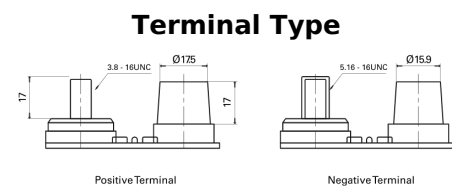

**Product overview**

Batteries for Marine and Leisure

**Dual AGM EP900**

Part number	EP900
Technology	AGM
EAN/GTIN	3661024035965
Voltage	12 V
Capacity	100.0 Ah
CCA	800 A
Watt hour	900 Wh
Length	330 mm
Width	173 mm
Height	240 mm
Box size	G31
Polarity	ETN 1
Terminal Type	SAE M 3/8" - 5/16" taper&stud
Hold Down	B0
Weights (subject of variation)	31.00 kg