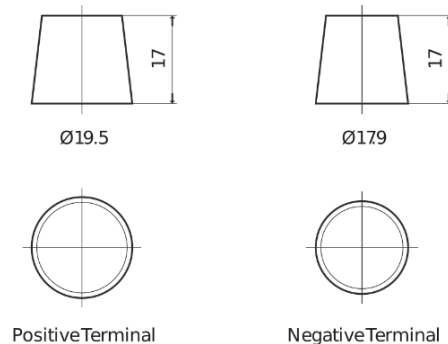

**Product overview**

Batteries for Marine and Leisure

**Dual AGM EP800**

Part number	EP800
Technology	AGM
EAN/GTIN	3661024036535
Voltage	12 V
Capacity	95.0 Ah
CCA	850 A
Watt hour	800 Wh
Length	353 mm
Width	175 mm
Height	190 mm
Box size	L05
Polarity	ETN 0
Terminal Type	EN taper post
Hold Down	B13
Weights (subject of variation)	26.10 kg

**Polarity**

**Terminal Type**

**Hold Down**

Design, features and specifications are subject to change without notice. We disclaim any representation or warranty, express or implied, concerning the data or recommendations, and in no event shall be liable for any loss or damage claimed to have arisen as a result. Some products may not be available in your local market.