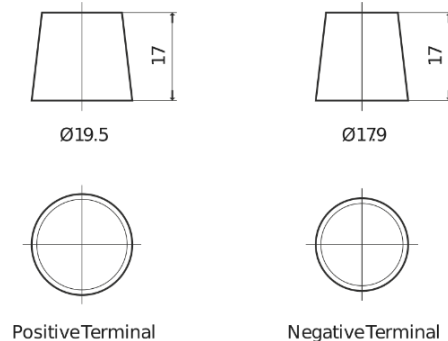

Product overview

Batteries for Marine and Leisure

Dual AGM EP800

Part number	EP800
Technology	AGM
EAN/GTIN	3661024036535
Voltage	12 V
Capacity	95.0 Ah
CCA	850 A
Watt hour	800 Wh
Length	353 mm
Width	175 mm
Height	190 mm
Box size	L05
Polarity	ETN 0
Terminal Type	EN taper post
Hold Down	B13
Weights (subject of variation)	26.10 kg

Polarity

Terminal Type

Hold Down

Design, features and specifications are subject to change without notice. We disclaim any representation or warranty, express or implied, concerning the data or recommendations, and in no event shall be liable for any loss or damage claimed to have arisen as a result. Some products may not be available in your local market.