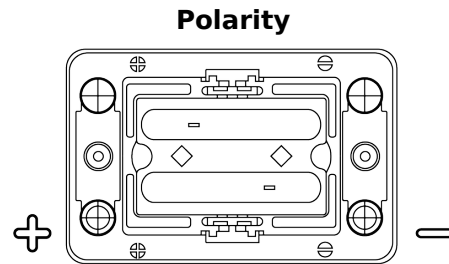

**Product overview**

Batteries for Marine and Leisure

**Dual AGM EP450**

Part number	EP450
Technology	AGM
EAN/GTIN	3661024035972
Voltage	12 V
Capacity	50.0 Ah
CCA	750 A
Watt hour	450 Wh
Length	260 mm
Width	173 mm
Height	206 mm
Box size	G34
Polarity	ETN 1
Terminal Type	SAE M 3/8" - 5/16" taper&stud
Hold Down	B7
Weights (subject of variation)	18.60 kg