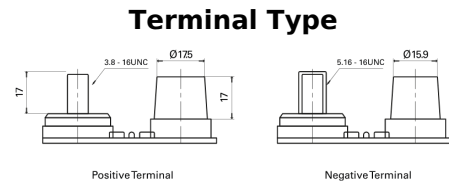

**Product overview**

Batteries for Marine and Leisure

**Dual AGM EP450**

Part number	EP450
Technology	AGM
EAN/GTIN	3661024035972
Voltage	12 V
Capacity	50.0 Ah
CCA	750 A
Watt hour	450 Wh
Length	260 mm
Width	173 mm
Height	206 mm
Box size	G34
Polarity	ETN 1
Terminal Type	SAE M 3/8" - 5/16" taper&stud
Hold Down	B7
Weights (subject of variation)	18.60 kg