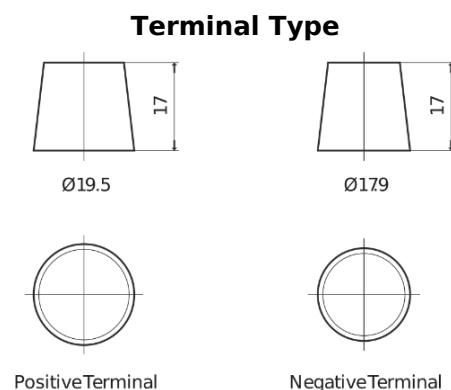

**Product overview**

Batteries for Marine and Leisure

**Dual AGM EP2100**

Part number	EP2100
Technology	AGM
EAN/GTIN	3661024035934
Voltage	12 V
Capacity	240.0 Ah
CCA	1200 A
Watt hour	2100 Wh
Length	518 mm
Width	274 mm
Height	240 mm
Box size	D06
Polarity	ETN 3
Terminal Type	EN taper post
Hold Down	B0
Weights (subject of variation)	70.00 kg