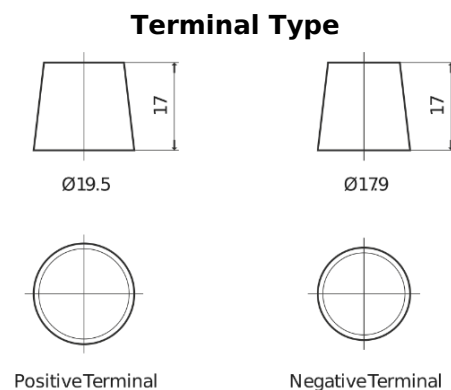

Product overview

Batteries for Marine and Leisure

Dual AGM EP1500

Part number	EP1500
Technology	AGM
EAN/GTIN	3661024035941
Voltage	12 V
Capacity	180.0 Ah
CCA	900 A
Watt hour	1500 Wh
Length	513 mm
Width	223 mm
Height	223 mm
Box size	D05
Polarity	ETN 3
Terminal Type	EN taper post
Hold Down	B0
Weights (subject of variation)	50.00 kg