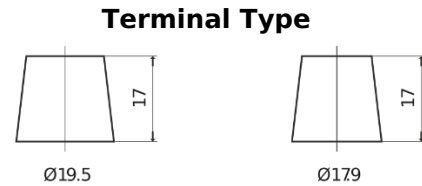

**Product overview**

Batteries for Marine and Leisure

**Start EN850**

Part number	EN850
Technology	Flooded
EAN/GTIN	3661024036078
Voltage	12 V
Capacity	110.0 Ah
CCA	750 A
MCA	850
Length	349 mm
Width	175 mm
Height	235 mm
Box size	D02
Polarity	ETN 1
Terminal Type	EN taper post
Hold Down	B0
Weights (subject of variation)	25.40 kg