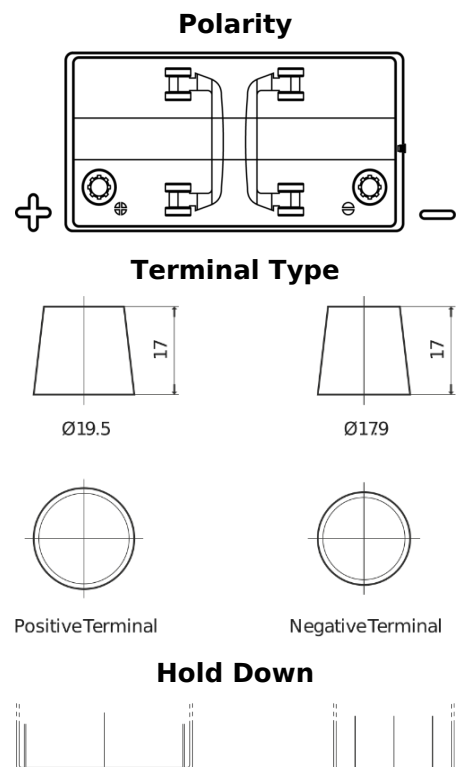

**Product overview**

Batteries for Marine and Leisure

**Start EN850**

Part number	EN850
Technology	Flooded
EAN/GTIN	3661024036078
Voltage	12 V
Capacity	110.0 Ah
CCA	750 A
MCA	850
Length	349 mm
Width	175 mm
Height	235 mm
Box size	D02
Polarity	ETN 1
Terminal Type	EN taper post
Hold Down	B0
Weights (subject of variation)	25.40 kg