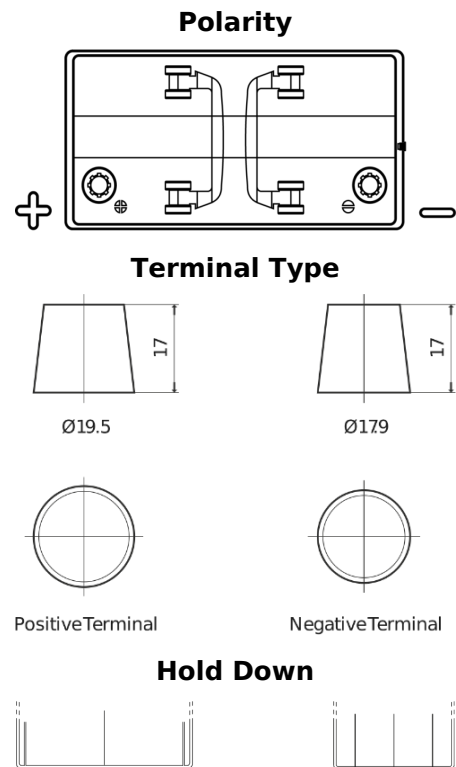

**Product overview**

Batteries for Marine and Leisure

**Start EN850**

Part number	EN850
Technology	Flooded
EAN/GTIN	3661024036078
Voltage	12 V
Capacity	110.0 Ah
CCA	750 A
MCA	850
Length	349 mm
Width	175 mm
Height	235 mm
Box size	D02
Polarity	ETN 1
Terminal Type	EN taper post
Hold Down	B0
Weights (subject of variation)	25.40 kg