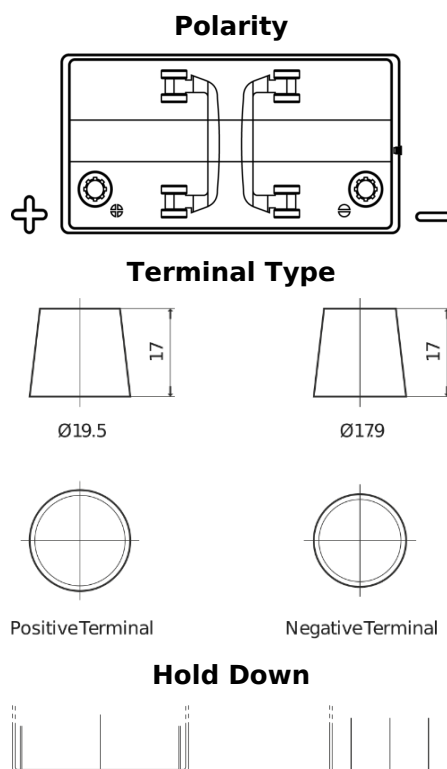

Product overview

Batteries for Marine and Leisure

Start EN850

Part number	EN850
Technology	Flooded
EAN/GTIN	3661024036078
Voltage	12 V
Capacity	110.0 Ah
CCA	750 A
MCA	850
Length	349 mm
Width	175 mm
Height	235 mm
Box size	D02
Polarity	ETN 1
Terminal Type	EN taper post
Hold Down	B0
Weights (subject of variation)	25.40 kg