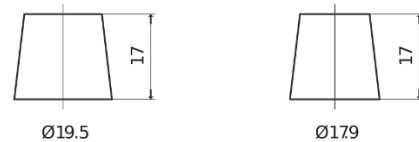

**Product overview**

Batteries for Marine and Leisure

**Start EN800**

Part number	EN800
Technology	Flooded
EAN/GTIN	3661024036351
Voltage	12 V
Capacity	90.0 Ah
CCA	720 A
MCA	800
Length	353 mm
Width	175 mm
Height	190 mm
Box size	L05
Polarity	ETN 0
Terminal Type	EN taper post
Hold Down	B13
Weights (subject of variation)	20.50 kg

**Polarity**

**Terminal Type**

Positive Terminal

Negative Terminal

**Hold Down**

Design, features and specifications are subject to change without notice. We disclaim any representation or warranty, express or implied, concerning the data or recommendations, and in no event shall be liable for any loss or damage claimed to have arisen as a result. Some products may not be available in your local market.