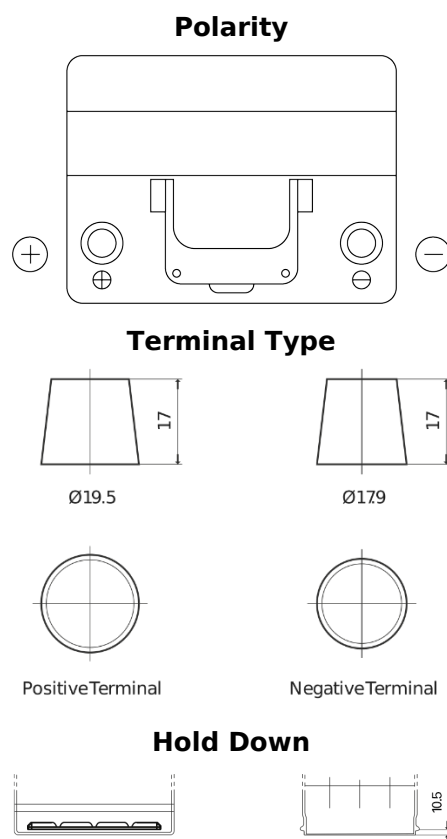

**Product overview**

Batteries for Cars

**Technica TB605**

Part number	TB605
Technology	Flooded
EAN/GTIN	3661024054423
Voltage	12 V
Capacity	60 Ah
CCA	480 A
Length	230 mm
Width	173 mm
Height	222 mm
Box size	D23
Polarity	ETN 1
Terminal Type	EN taper post
Hold Down	Korean B1
Weights (subject of variation)	14.60 kg