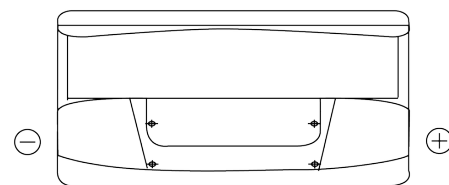

**Product overview**

Batteries for Marine and Leisure

**Start EN800**

Part number	EN800
Technology	Flooded
EAN/GTIN	3661024036351
Voltage	12 V
Capacity	90.0 Ah
CCA	720 A
MCA	800
Length	353 mm
Width	175 mm
Height	190 mm
Box size	L05
Polarity	ETN 0
Terminal Type	EN taper post
Hold Down	B13
Weights (subject of variation)	20.50 kg

**Polarity**

**Terminal Type**

Positive Terminal

Negative Terminal

**Hold Down**

Design, features and specifications are subject to change without notice. We disclaim any representation or warranty, express or implied, concerning the data or recommendations, and in no event shall be liable for any loss or damage claimed to have arisen as a result. Some products may not be available in your local market.