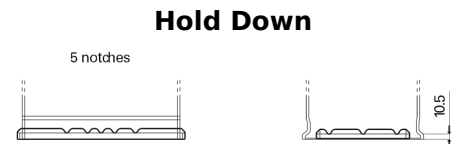

**Product overview**

Batteries for Marine and Leisure

**Start EN750**

Part number	EN750
Technology	Flooded
EAN/GTIN	3661024036085
Voltage	12 V
Capacity	74.0 Ah
CCA	680 A
MCA	750
Length	278 mm
Width	175 mm
Height	190 mm
Box size	L03
Polarity	ETN 0
Terminal Type	EN taper post
Hold Down	B13
Weights (subject of variation)	16.60 kg