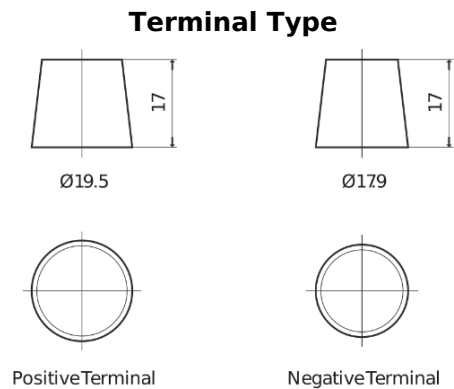

**Product overview**

Batteries for Marine and Leisure

**Start EN750**

Part number	EN750
Technology	Flooded
EAN/GTIN	3661024036085
Voltage	12 V
Capacity	74.0 Ah
CCA	680 A
MCA	750
Length	278 mm
Width	175 mm
Height	190 mm
Box size	L03
Polarity	ETN 0
Terminal Type	EN taper post
Hold Down	B13
Weights (subject of variation)	16.60 kg