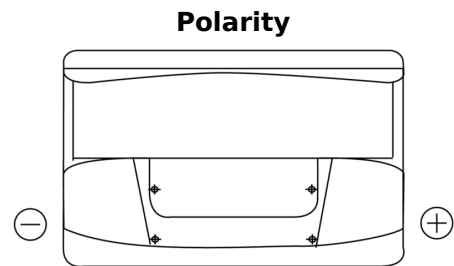

**Product overview**

Batteries for Marine and Leisure

**Start EN750**

Part number	EN750
Technology	Flooded
EAN/GTIN	3661024036085
Voltage	12 V
Capacity	74.0 Ah
CCA	680 A
MCA	750
Length	278 mm
Width	175 mm
Height	190 mm
Box size	L03
Polarity	ETN 0
Terminal Type	EN taper post
Hold Down	B13
Weights (subject of variation)	16.60 kg