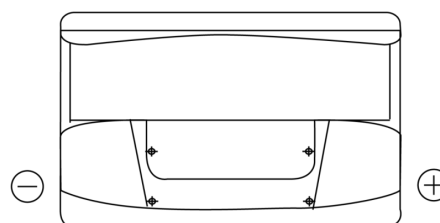

Product overview

Batteries for Marine and Leisure

Start EN750

Part number	EN750
Technology	Flooded
EAN/GTIN	3661024036085
Voltage	12 V
Capacity	74.0 Ah
CCA	680 A
MCA	750
Length	278 mm
Width	175 mm
Height	190 mm
Box size	L03
Polarity	ETN 0
Terminal Type	EN taper post
Hold Down	B13
Weights (subject of variation)	16.60 kg

Polarity

Terminal Type

Hold Down

Design, features and specifications are subject to change without notice. We disclaim any representation or warranty, express or implied, concerning the data or recommendations, and in no event shall be liable for any loss or damage claimed to have arisen as a result. Some products may not be available in your local market.