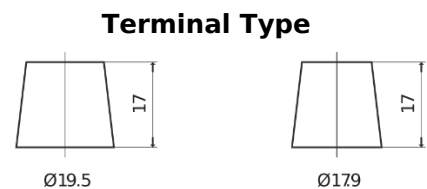

**Product overview**

Batteries for Cars

**Formula FB605**

|                                |               |
|--------------------------------|---------------|
| Part number                    | FB605         |
| Technology                     | Flooded       |
| EAN/GTIN                       | 3661024044424 |
| Voltage                        | 12 V          |
| Capacity                       | 60 Ah         |
| CCA                            | 480 A         |
| Length                         | 230 mm        |
| Width                          | 173 mm        |
| Height                         | 222 mm        |
| Box size                       | D23           |
| Polarity                       | ETN 1         |
| Terminal Type                  | EN taper post |
| Hold Down                      | Korean B1     |
| Weights (subject of variation) | 14.60 kg      |