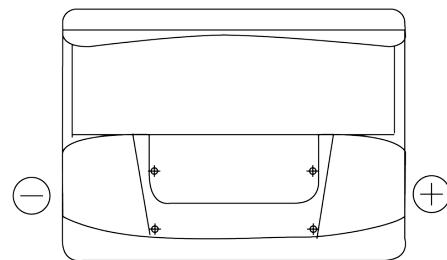

Product overview

Batteries for Marine and Leisure

Start EN600

Part number	EN600
Technology	Flooded
EAN/GTIN	3661024036092
Voltage	12 V
Capacity	62.0 Ah
CCA	540 A
MCA	600
Length	242 mm
Width	175 mm
Height	190 mm
Box size	L02
Polarity	ETN 0
Terminal Type	EN taper post
Hold Down	B13
Weights (subject of variation)	14.20 kg

Polarity

Terminal Type

Positive Terminal

Negative Terminal

Hold Down

Design, features and specifications are subject to change without notice. We disclaim any representation or warranty, express or implied, concerning the data or recommendations, and in no event shall be liable for any loss or damage claimed to have arisen as a result. Some products may not be available in your local market.