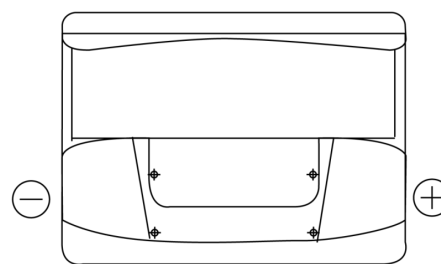

**Product overview**

Batteries for Marine and Leisure

**Start EN600**

Part number	EN600
Technology	Flooded
EAN/GTIN	3661024036092
Voltage	12 V
Capacity	62.0 Ah
CCA	540 A
MCA	600
Length	242 mm
Width	175 mm
Height	190 mm
Box size	L02
Polarity	ETN 0
Terminal Type	EN taper post
Hold Down	B13
Weights (subject of variation)	14.20 kg

**Polarity**

**Terminal Type**

**Hold Down**

Design, features and specifications are subject to change without notice. We disclaim any representation or warranty, express or implied, concerning the data or recommendations, and in no event shall be liable for any loss or damage claimed to have arisen as a result. Some products may not be available in your local market.