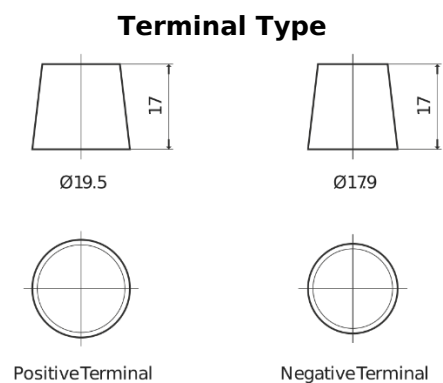

Product overview

Batteries for Cars

Technica TB604

Part number	TB604
Technology	Flooded
EAN/GTIN	3661024054416
Voltage	12 V
Capacity	60 Ah
CCA	480 A
Length	230 mm
Width	173 mm
Height	222 mm
Box size	D23
Polarity	ETN 0
Terminal Type	EN taper post
Hold Down	Korean B1
Weights (subject of variation)	14.60 kg