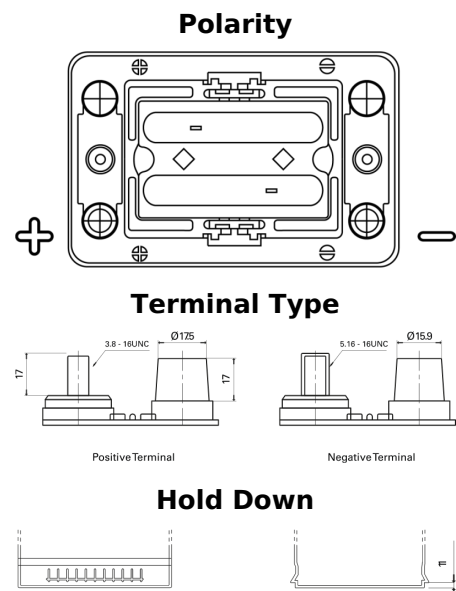

Product overview

Batteries for Marine and Leisure

Start AGM EM1000

Part number	EM1000
Technology	AGM
EAN/GTIN	3661024036023
Voltage	12 V
Capacity	50.0 Ah
CCA	800 A
MCA	1000
Length	260 mm
Width	173 mm
Height	206 mm
Box size	G34
Polarity	ETN 1
Terminal Type	SAE M 3/8" - 5/16" taper&stud
Hold Down	B7
Weights (subject of variation)	17.90 kg