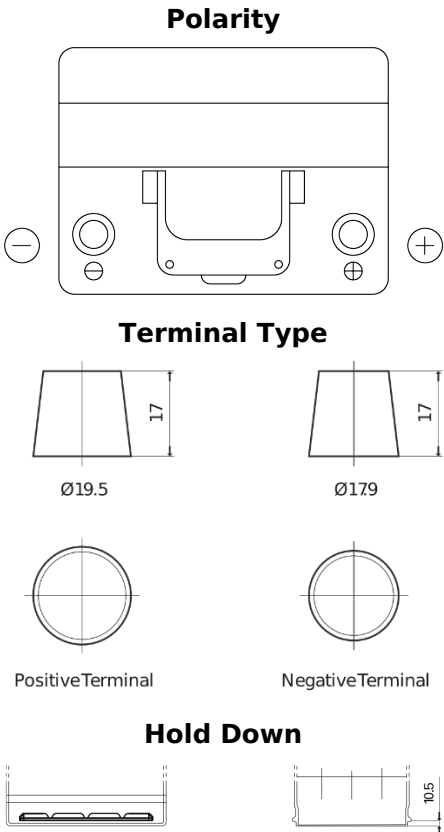

Product overview

Batteries for Cars

Formula FB604

Part number	FB604
Technology	Flooded
EAN/GTIN	3661024044417
Voltage	12 V
Capacity	60 Ah
CCA	480 A
Length	230 mm
Width	173 mm
Height	222 mm
Box size	D23
Polarity	ETN 0
Terminal Type	EN taper post
Hold Down	Korean B1
Weights (subject of variation)	14.60 kg