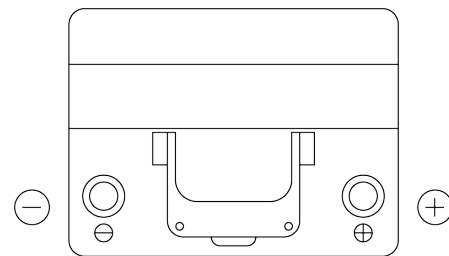

**Product overview**

Batteries for Cars

**Excell EB604**

Part number	EB604
Technology	Flooded
EAN/GTIN	3661024034418
Voltage	12 V
Capacity	60 Ah
CCA	480 A
Length	230 mm
Width	173 mm
Height	222 mm
Box size	D23
Polarity	ETN 0
Terminal Type	EN taper post
Hold Down	Korean B1
Weights (subject of variation)	14.60 kg

**Polarity**

**Terminal Type**

Positive Terminal

Negative Terminal

**Hold Down**

Design, features and specifications are subject to change without notice. We disclaim any representation or warranty, express or implied, concerning the data or recommendations, and in no event shall be liable for any loss or damage claimed to have arisen as a result. Some products may not be available in your local market.