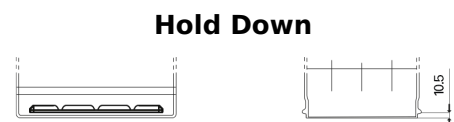

Product overview

Batteries for Cars

Plus CB604

| | |
|--------------------------------|---------------|
| Part number | CB604 |
| Technology | Flooded |
| EAN/GTIN | 3661024014410 |
| Voltage | 12 V |
| Capacity | 60 Ah |
| CCA | 480 A |
| Length | 230 mm |
| Width | 173 mm |
| Height | 222 mm |
| Box size | D23 |
| Polarity | ETN 0 |
| Terminal Type | EN taper post |
| Hold Down | Korean B1 |
| Weights (subject of variation) | 14.60 kg |