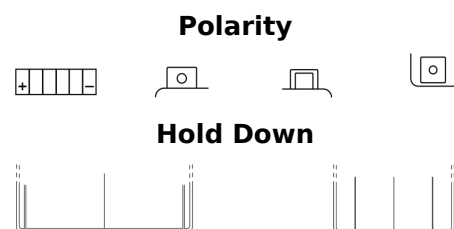

Product overview

Batteries for Motorcycles, ATVs, Snowmobiles, Garden

Li-Ion ELTX14H

Part number	ELTX14H
Technology	Li-Ion
EAN/GTIN	3661024036801
Voltage	12 V
Capacity	4.0 Ah
CCA	240 A
Watt hour	48 Wh
Length	150 mm
Width	90 mm
Height	95 mm
Box size	C53
Polarity	ETN 1
Terminal Type	M12
Hold Down	B0
Weights (subject of variation)	0.90 kg