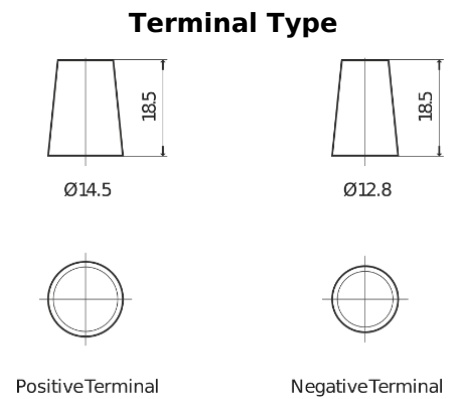

Product overview

Batteries for Cars

Plus CB456

Part number	CB456
Technology	Flooded
EAN/GTIN	3661024014359
Voltage	12 V
Capacity	45 Ah
CCA	330 A
Length	237 mm
Width	127 mm
Height	227 mm
Box size	B24
Polarity	ETN 0
Terminal Type	JIS taper post
Hold Down	B0
Weights (subject of variation)	11.40 kg