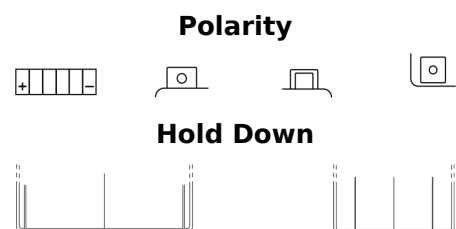

**Product overview**

Batteries for Motorcycles, ATVs, Snowmobiles, Garden

**Li-Ion ELT12B**

Part number	ELT12B
Technology	Li-Ion
EAN/GTIN	3661024036818
Voltage	12 V
Capacity	5.0 Ah
CCA	260 A
Watt hour	60 Wh
Length	150 mm
Width	70 mm
Height	130 mm
Box size	C51
Polarity	ETN 1
Terminal Type	M12
Hold Down	B0
Weights (subject of variation)	0.90 kg