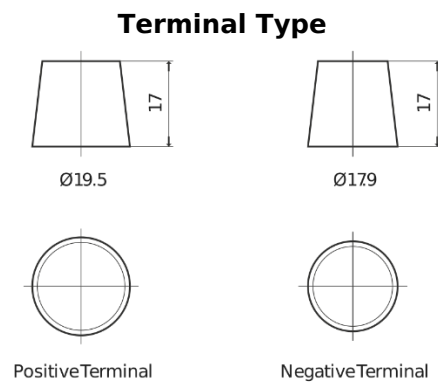

Product overview

Batteries for Trucks, Buses, Construction, Agriculture

StartPRO EG1806

Part number	EG1806
Technology	Flooded
EAN/GTIN	3661024035507
Voltage	12 V
Capacity	180 Ah
CCA	1000 A
Length	510 mm
Width	218 mm
Height	225 mm
Box size	D09
Polarity	ETN 4
Terminal Type	EN taper post
Hold Down	B3
Weights (subject of variation)	43.00 kg