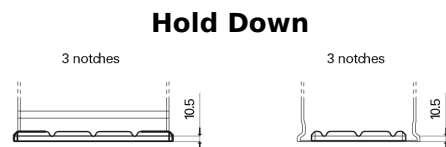

Product overview

Batteries for Trucks, Buses, Construction, Agriculture

StartPRO FG1406

Part number	FG1406
Technology	Flooded
EAN/GTIN	3661024045490
Voltage	12 V
Capacity	140 Ah
CCA	800 A
Length	510 mm
Width	175 mm
Height	225 mm
Box size	D08
Polarity	ETN 4
Terminal Type	EN taper post
Hold Down	B3
Weights (subject of variation)	33.50 kg