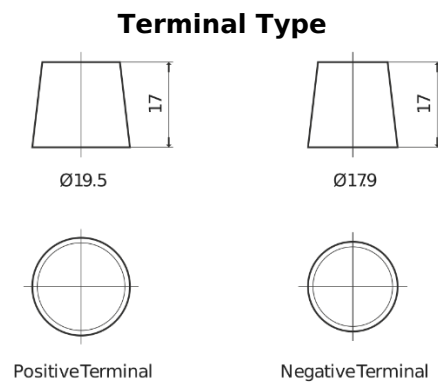

Product overview

Batteries for Trucks, Buses, Construction, Agriculture

StartPRO FG1406

Part number	FG1406
Technology	Flooded
EAN/GTIN	3661024045490
Voltage	12 V
Capacity	140 Ah
CCA	800 A
Length	510 mm
Width	175 mm
Height	225 mm
Box size	D08
Polarity	ETN 4
Terminal Type	EN taper post
Hold Down	B3
Weights (subject of variation)	33.50 kg