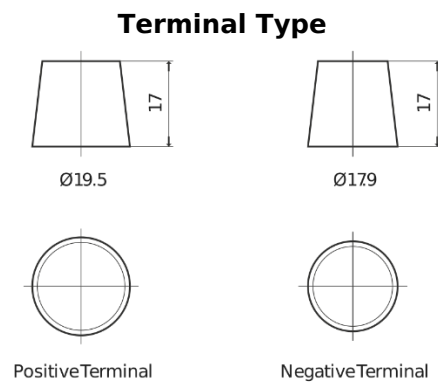

**Product overview**

Batteries for Trucks, Buses, Construction, Agriculture

**StartPRO FG1406**

Part number	FG1406
Technology	Flooded
EAN/GTIN	3661024045490
Voltage	12 V
Capacity	140 Ah
CCA	800 A
Length	510 mm
Width	175 mm
Height	225 mm
Box size	D08
Polarity	ETN 4
Terminal Type	EN taper post
Hold Down	B3
Weights (subject of variation)	33.50 kg