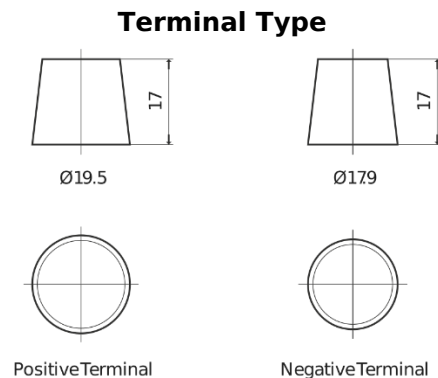

Product overview

Batteries for Trucks, Buses, Construction, Agriculture

StartPRO DG1406

Part number	DG1406
Technology	Flooded
EAN/GTIN	3661024025492
Voltage	12 V
Capacity	140 Ah
CCA	800 A
Length	510 mm
Width	175 mm
Height	225 mm
Box size	D08
Polarity	ETN 4
Terminal Type	EN taper post
Hold Down	B3
Weights (subject of variation)	33.50 kg