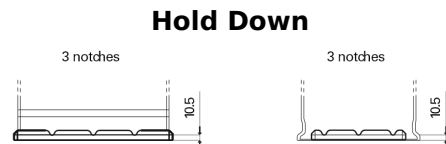

Product overview

Batteries for Trucks, Buses, Construction, Agriculture

StartPRO DG1406

Part number	DG1406
Technology	Flooded
EAN/GTIN	3661024025492
Voltage	12 V
Capacity	140 Ah
CCA	800 A
Length	510 mm
Width	175 mm
Height	225 mm
Box size	D08
Polarity	ETN 4
Terminal Type	EN taper post
Hold Down	B3
Weights (subject of variation)	33.50 kg