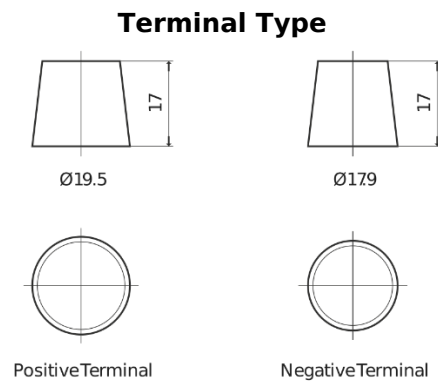

Product overview

Batteries for Trucks, Buses, Construction, Agriculture

PowerPRO Agri&Construction TJ2353

Part number	TJ2353
Technology	Flooded
EAN/GTIN	3661024056748
Voltage	12 V
Capacity	235 Ah
CCA	1450 A
Length	518 mm
Width	274 mm
Height	240 mm
Box size	D06
Polarity	ETN 3
Terminal Type	EN taper post
Hold Down	B0
Weights (subject of variation)	59.70 kg