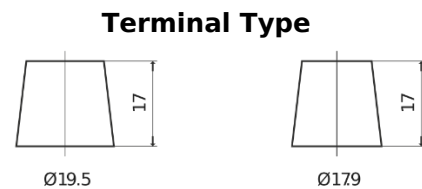

Product overview

Batteries for Trucks, Buses, Construction, Agriculture

PowerPRO Agri&Construction FJ2353

Part number	FJ2353
Technology	Flooded
EAN/GTIN	3661024046619
Voltage	12 V
Capacity	235 Ah
CCA	1450 A
Length	518 mm
Width	274 mm
Height	240 mm
Box size	D06
Polarity	ETN 3
Terminal Type	EN taper post
Hold Down	B0
Weights (subject of variation)	59.70 kg