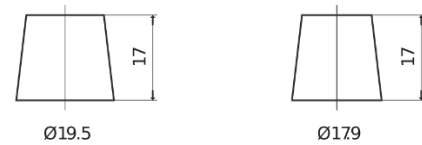

Product overview

Batteries for Cars

Technica TB455

Part number	TB455
Technology	Flooded
EAN/GTIN	3661024054386
Voltage	12 V
Capacity	45 Ah
CCA	330 A
Length	237 mm
Width	127 mm
Height	227 mm
Box size	B24
Polarity	ETN 1
Terminal Type	EN taper post
Hold Down	B0
Weights (subject of variation)	11.40 kg

Polarity

Terminal Type

Positive Terminal

Negative Terminal

Hold Down

Design, features and specifications are subject to change without notice. We disclaim any representation or warranty, express or implied, concerning the data or recommendations, and in no event shall be liable for any loss or damage claimed to have arisen as a result. Some products may not be available in your local market.