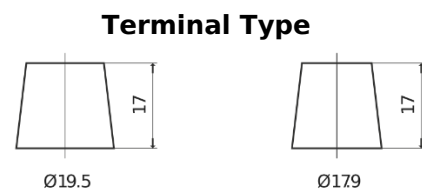

**Product overview**

Batteries for Trucks, Buses, Construction, Agriculture

**PowerPRO EF2353**

Part number	EF2353
Technology	Flooded
EAN/GTIN	3661024035323
Voltage	12 V
Capacity	235 Ah
CCA	1300 A
Length	518 mm
Width	274 mm
Height	240 mm
Box size	D06
Polarity	ETN 3
Terminal Type	EN taper post
Hold Down	B0
Weights (subject of variation)	56.30 kg