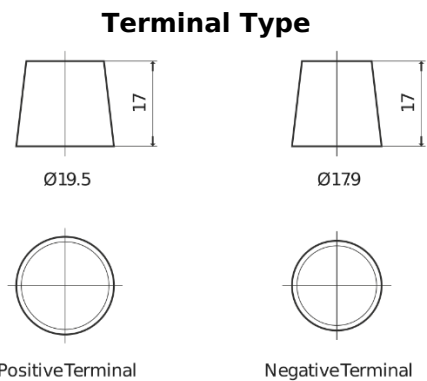

**Product overview**

Batteries for Trucks, Buses, Construction, Agriculture

**PowerPRO CF2353**

Part number	CF2353
Technology	Flooded
EAN/GTIN	3661024015325
Voltage	12 V
Capacity	235 Ah
CCA	1300 A
Length	518 mm
Width	274 mm
Height	240 mm
Box size	D06
Polarity	ETN 3
Terminal Type	EN taper post
Hold Down	B0
Weights (subject of variation)	56.30 kg