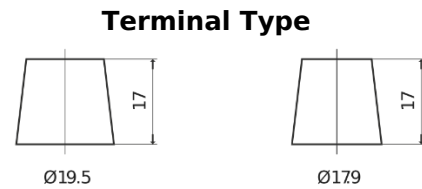

Product overview

Batteries for Trucks, Buses, Construction, Agriculture

PowerPRO CF2353

Part number	CF2353
Technology	Flooded
EAN/GTIN	3661024015325
Voltage	12 V
Capacity	235 Ah
CCA	1300 A
Length	518 mm
Width	274 mm
Height	240 mm
Box size	D06
Polarity	ETN 3
Terminal Type	EN taper post
Hold Down	B0
Weights (subject of variation)	56.30 kg